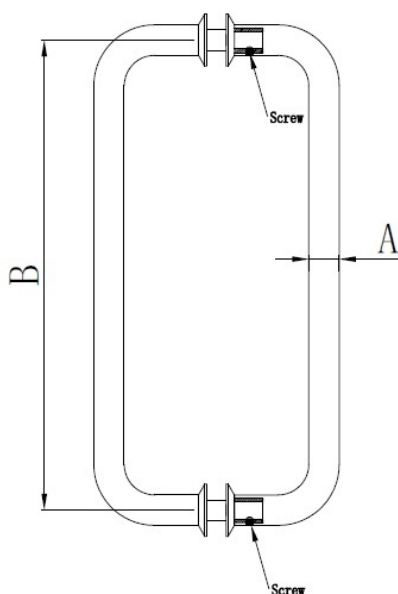

# PRODUCT SHEET

**Description:**

Door Handle "Main" SS304 Polished,  $\varnothing 25 \times 475$ mm, cc 450mm, 8-12mm Glass Thickness, Bore:  $\varnothing 12$ mm

**Item number:**

17.87.094-0

Units	Box	Carton	HS Code	Barcode
Pair	1	10	8302415000	 5704866074919

Item Number	A	B	Finish
17.87.090-0	$\varnothing 25$ mm	305mm	Polished
17.87.091-0	$\varnothing 25$ mm	305mm	Brushed
17.87.094-0	$\varnothing 25$ mm	450mm	Polished
17.87.095-0	$\varnothing 25$ mm	450mm	Brushed
17.87.101-0	$\varnothing 32$ mm	600mm	Polished
17.87.102-0	$\varnothing 32$ mm	600mm	Brushed